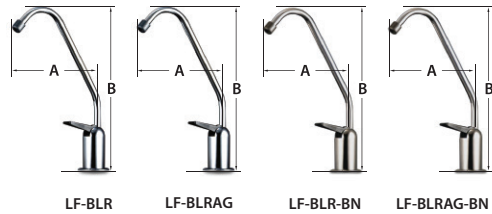

Long Reach Faucets

LF-BLR LF-BLRAG LF-BLR-BN LF-BLRAG-BN

EC23 - Elegant Ceramic Faucet