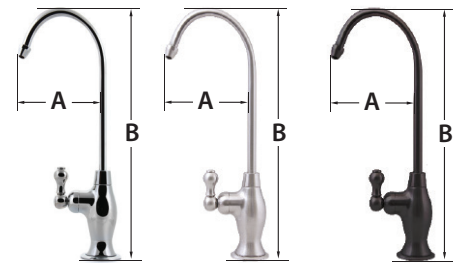

Long Reach Faucets

LF-BLR LF-BLRAG LF-BLR-BN LF-BLRAG-BN

EC23 - Elegant Ceramic Faucet

LF-EC23-CP/1 LF-EC23-BN/1

LF SERIES DIMENSIONS				
Part Number	A		B	
	Inches	Centimeters	Inches	Centimeters
LF-BLR	5.4 in	13.7 cm	9 in	22.86 cm
LF-BLRAG	5.4 in	13.7 cm	9 in	22.86 cm
LF-BLR-BN	5.4 in	13.7 cm	9 in	22.86 cm
LF-BLRAG-BN	5.4 in	13.7 cm	9 in	22.86 cm
LF-EC23-CP/1	5.53 in	14.05 cm	9.77 in	24.81 cm
LF-EC23-BN/1	5.53 in	14.05 cm	9.77 in	24.81 cm
LF-EC25-CP	5.75 in	14.6 cm	11.5 in	29.21 cm
LF-EC25-AB	5.75 in	14.6 cm	11.5 in	29.21 cm
LF-EC25-AW	5.75 in	14.6 cm	11.5 in	29.21 cm
LF-EC25-BN	5.75 in	14.6 cm	11.5 in	29.21 cm
LF-EC25-SN	5.75 in	14.6 cm	11.5 in	29.21 cm
LF-EC32-CP	4.75 in	12.06 cm	11.07 in	28.12 cm
LF-EC32-BN	4.75 in	12.06 cm	11.07 in	28.12 cm
LF-EC32-ORB	4.75 in	12.06 cm	11.07 in	28.12 cm

Distributed by:

EC25 - Elegant Ceramic Faucet

LF-EC25-CP LF-EC25-AB LF-EC25-AW LF-EC25-BN

EC32 - Elegant Ceramic Faucet

LF-EC32-CP/1 LF-EC32-BN/1 LF-EC32-ORB/1

Temperature Rating

Temperature Range: 40°F (4°C) to 158°F (70°C)

Available Colors

CP = Chrome Plated
AB = Antique Brass
AW = Antique Wine
AZ = Antique Bronze
BN = Brush Nickel
ORB = Oil Rubbed Bronze

JUST ADD WATER™

P.O. Box 2235 Chino Hills, CA 91709 | USA
sales@hydronixwater.com • www.HydronixWater.com