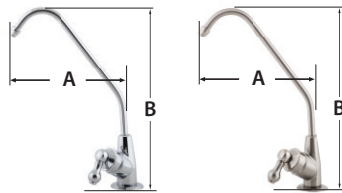

LF-EC23-CP/1 LF-EC23-BN/1